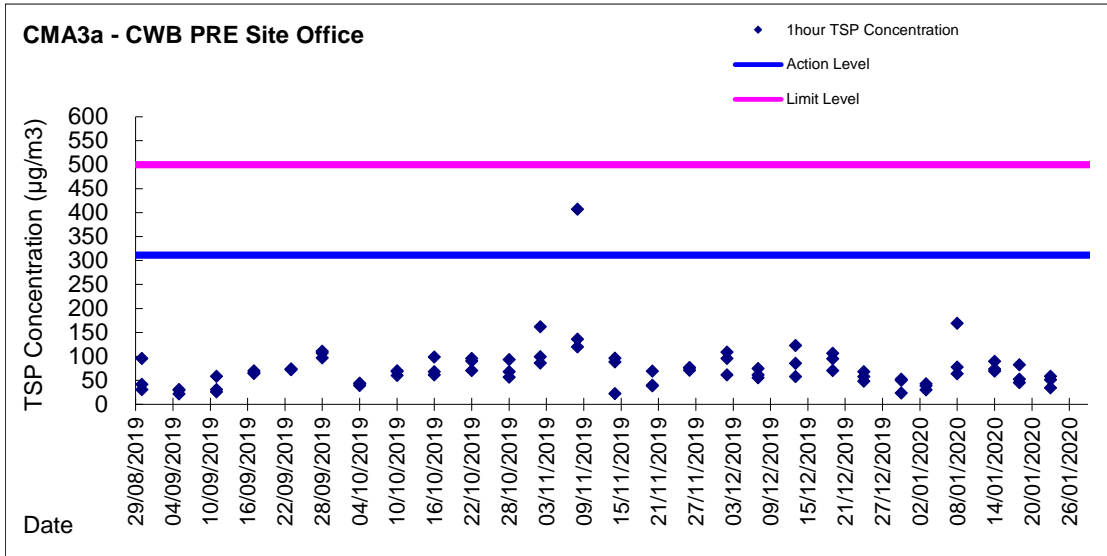

Graphic Presentation of 1 hour TSP Result